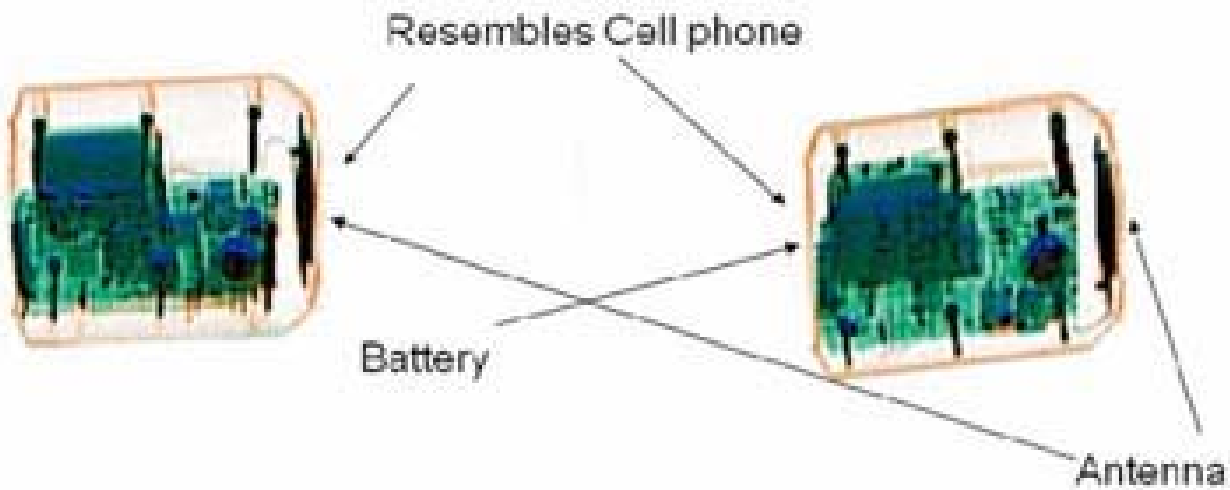

GPS and Cell Phone in a Coca-Cola® Can

Starting shortly and running through the summer, Coca-Cola® will be running a promotion that involves having a GPS and Cell phone in a soda can.

The chances of running into one of these cans is small, but you need to be familiar with their appearance.

Because the GPS and Cell Phone involve batteries, power supply, and electronics components we are sharing the pictures and x-ray images with you.

Although the actual number of these cans is relatively low, a few hundred nationwide, you need to be aware of them because we all know one will turn up in the wrong place at the wrong time.

For comparison, here is an x-ray image of a soda can with an IED inside.

The information provided here was a combined effort of a number of offices within TSA and the cooperation and assistance of the Coca-Cola® Company.

The folks at the Transportation Security Lab in Atlantic City are responsible for the pictures, x-ray images and the mock IED in a soda can.