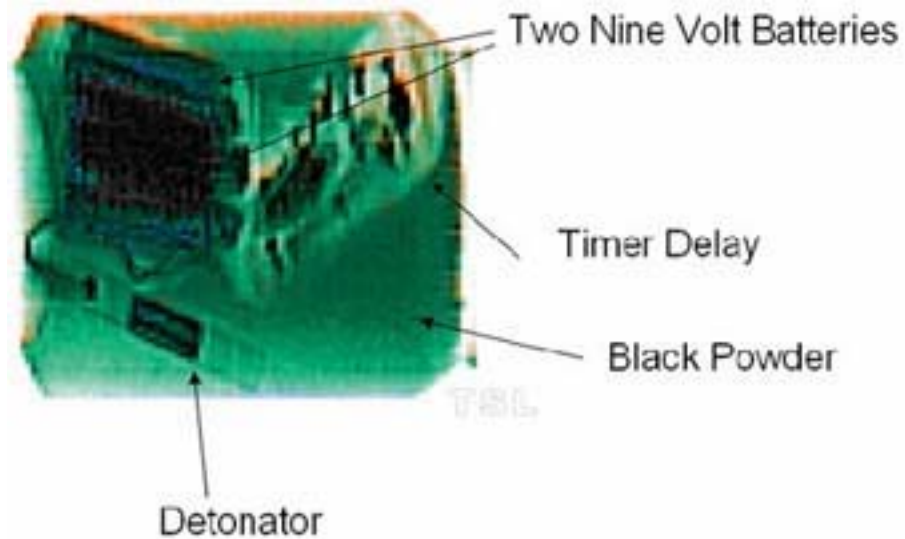

GPS and Cell Phone in a Coca-Cola® Can

Starting shortly and running through the summer, Coca-Cola® will be running a promotion that involves having a GPS and Cell phone in a soda can.

The chances of running into one of these cans is small, but you need to be familiar with their appearance.

Because the GPS and Cell Phone involve batteries, power supply, and electronics components we are sharing the pictures and x-ray images with you.

Although the actual number of these cans is relatively low, a few hundred nationwide, you need to be aware of them because we all know one will turn up in the wrong place at the wrong time.

For comparison, here is an x-ray image of a soda can with an IED inside.

The information provided here was a combined effort of a number of offices within TSA and the cooperation and assistance of the Coca-Cola® Company.

The folks at the Transportation Security Lab in Atlantic City are responsible for the pictures, x-ray images and the mock IED in a soda can.