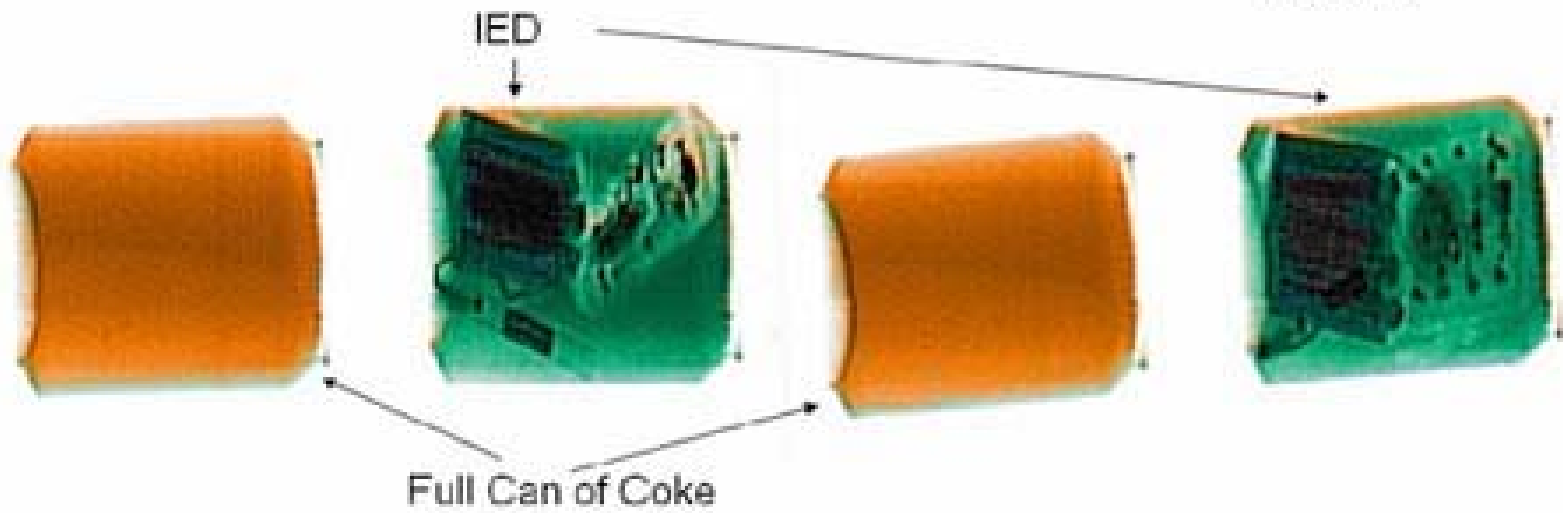

GPS and Cell Phone in a Coca-Cola® Can

Starting shortly and running through the summer, Coca-Cola® will be running a promotion that involves having a GPS and Cell phone in a soda can.

The chances of running into one of these cans is small, but you need to be familiar with their appearance.

Because the GPS and Cell Phone involve batteries, power supply, and electronics components we are sharing the pictures and x-ray images with you.

Although the actual number of these cans is relatively low, a few hundred nationwide, you need to be aware of them because we all know one will turn up in the wrong place at the wrong time.

For comparison, here is an x-ray image of a soda can with an IED inside.

The information provided here was a combined effort of a number of offices within TSA and the cooperation and assistance of the Coca-Cola® Company.

The folks at the Transportation Security Lab in Atlantic City are responsible for the pictures, x-ray images and the mock IED in a soda can.