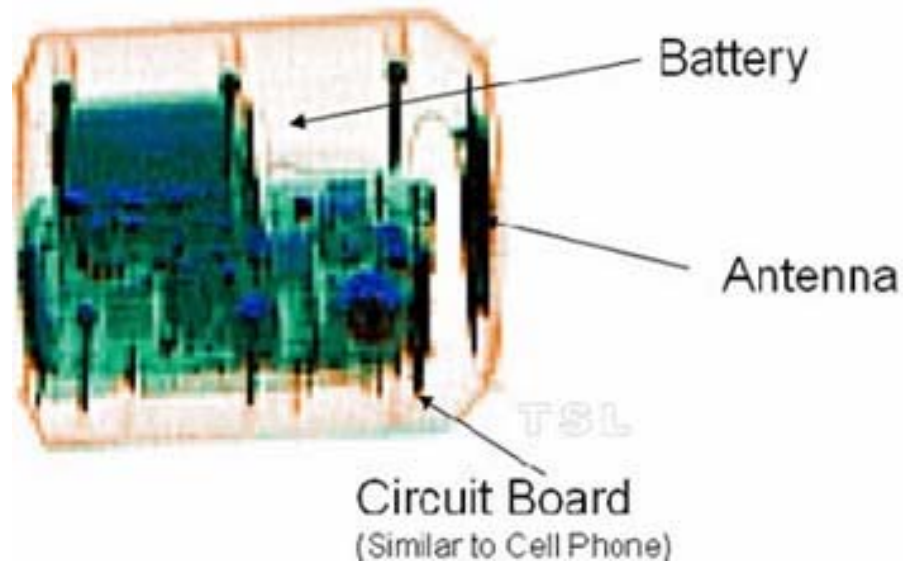

GPS and Cell Phone in a Coca-Cola® Can

Starting shortly and running through the summer, Coca-Cola® will be running a promotion that involves having a GPS and Cell phone in a soda can.

The chances of running into one of these cans is small, but you need to be familiar with their appearance.

Because the GPS and Cell Phone involve batteries, power supply, and electronics components we are sharing the pictures and x-ray images with you.

Although the actual number of these cans is relatively low, a few hundred nationwide, you need to be aware of them because we all know one will turn up in the wrong place at the wrong time.

For comparison, here is an x-ray image of a soda can with an IED inside.

The information provided here was a combined effort of a number of offices within TSA and the cooperation and assistance of the Coca-Cola® Company.

The folks at the Transportation Security Lab in Atlantic City are responsible for the pictures, x-ray images and the mock IED in a soda can.